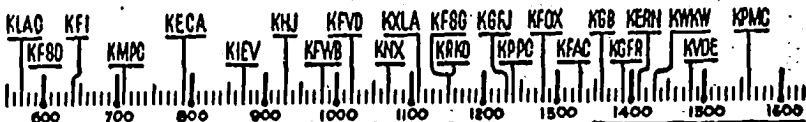

YOUR Radio TODAY

CHURCH SERVICES

7 A.M. KNX-Church of Air. KECA-Church of Wildwood. KHJ-Bible Class. 7:15 A.M. KLAC-Sky Chapel. 7:30 A.M. KMPC-Bible Class. KHJ-Young People's Church.	8:30 A.M. KFI-Christian Sci. KNX-Salt Lake Tabernacle. KMPC-Chapel Hour. KECA-Faith. KHJ-Prophecy. KFWB-Mission. KLAC-Unity. KFOK-Bible.	11 A.M. KFAC-Methodist Ch. 11:30 A.M. KNX-World Church. KECA-"Vespers."	7:30 P.M. KXLA-Bible Inst. 7:45 P.M. KFWB-Catholic Ans.
8 A.M. KFAC-Country Ch. KECA-Israel. 8:15 A.M. KLAC-Christ Ch.	9 A.M. KFI-Eternal Light. KHJ-Pillar Hour. KFAC-Liberal Cath. 9:15 A.M. KLAC-Catholic Hr. 9:30 A.M. KHJ-Lutheran Hour.	3 P.M. KFI-Catholic Hour. KFWB-Gospel. Song.	8 P.M. KFWB-First Presby. KFAC-Methodist Ch.
		4 P.M. KFWB-Revival. 6:30 P.M. KFWB-Gospel Songs.	9 P.M. KGJF-Ave Maria Hr. KXLA-Revival Hour. 9:30 P.M. KFWB-Pac. Lutheran
		7 P.M. KFWB-Rescue Mission.	10 P.M. KFOK. KMPC-Revival.